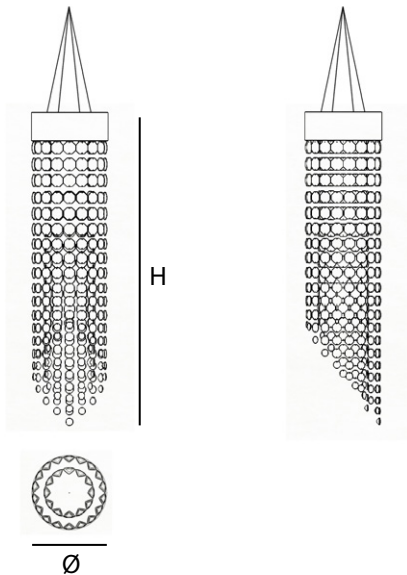

ADAMANTE

Cometa 2021

Cometa is a lamp with a linear appearance, a cone of light formed by chains of crystals of different lengths that give a decisive but at the same time irregular appearance. A tip that accompanies the infinite prolongation of light towards the room, which thanks to its technology can vary from white to colored, from soft to intense, creating personalized atmospheres at all times.

Details

Each lamp is a unique piece, handcrafted by expert Italian artisans who certify the authenticity of Made in Italy every day.

Colors

brass-plated iron structure (your choice)
chrome-plated iron structure (your choice)
clear crystal

Dimensions

COMETA 65 Ø 16 x H 65 cm
COMETA 100 Ø 16 x H 100 cm
COMETA 130 Ø 16 x H 130 cm

Technical specifications

COMPATIBILITY

Zigbee protocol to integrate Philips HUE, Apple Home Kit, Google Home, Amazon Alexa

MATERIALS

chromed metal frame and transparent Italian crystal

POWER SUPPLY

white three core braided cloth covered cable 3 x 0,75 mmq

CEILING CUP

included

LIGHT SOURCE

GU10 LED spotlight (included) - energy class A