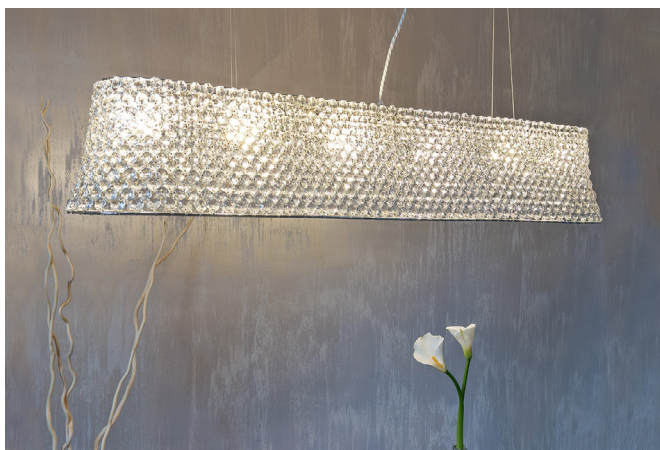

Aurelia 2023

The crystals are composed of each other as if in a compact and linear fabric. Its particularly clean and minimal shape makes the lamp suitable for modern style interiors, giving a feeling of total lightness. The light comes out of the gems in a homogeneous way, embellishing the lamp.

Details

Each lamp is a unique piece, handcrafted by expert Italian artisans who certify the authenticity of Made in Italy every day.

Technical specifications

MATERIALS

chromed metal frame and Italian crystal

POWER SUPPLY

white three core braided cloth covered cable 3 x 0,75 mmq

CEILING CUP

included

LIGHT SOURCE

LED E14 Philips dimmable bulbs (included)
energy class A+ --> E

SUSPENSION CABLE

steel cable - custom length