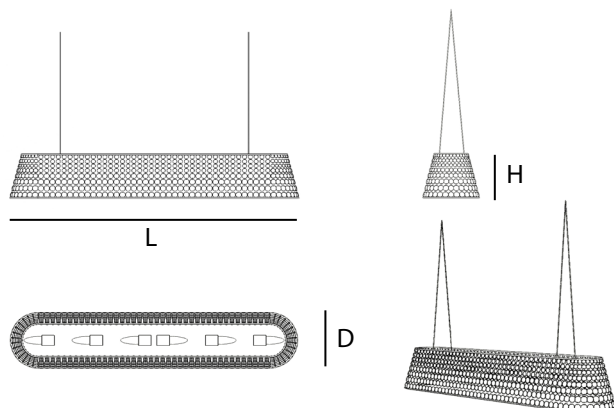

Aurelia 2023

The crystals are composed of each other as if in a compact and linear fabric. Its particularly clean and minimal shape makes the lamp suitable for modern style interiors, giving a feeling of total lightness. The light comes out of the gems in a homogeneous way, embellishing the lamp.

Details

Each lamp is a unique piece, handcrafted by expert Italian artisans who certify the authenticity of Made in Italy every day.

Technical specifications

MATERIALS

chromed metal frame and Italian crystal

POWER SUPPLY

white three core braided cloth covered cable 3 x 0,75 mmq

CEILING CUP

included

LIGHT SOURCE

LED E14 Philips dimmable bulbs (included)
energy class A+ --> E

SUSPENSION CABLE

steel cable - custom length

PACKAGING

timber box treated in compliance with ISPM15

Colors

chromed iron structure
transparent or colored crystal

Dimensions

| | |
|-------------|----------------------|
| AURELIA 80 | L 80 x D25 x H 22 cm |
| AURELIA 100 | L100 x D25 x H 22 cm |
| AURELIA 120 | L120 x D25 x H 22 cm |
| AURELIA 150 | L250 x D25 x H 22 cm |
| AURELIA 180 | L180 x D25 x H 22 cm |
| AURELIA 210 | L210 x D25 x H 22 cm |
| AURELIA 240 | L240 x D25 x H 22 cm |
| AURELIA 270 | L270 x D25 x H 22 cm |
| AURELIA 300 | L300 x D25 x H 22 cm |