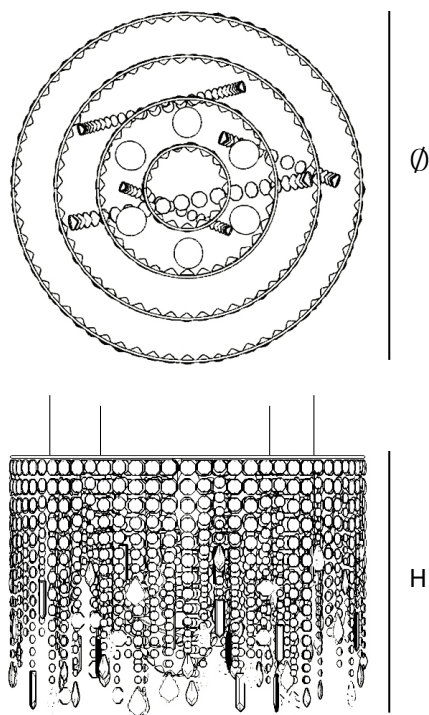

Elide circle 2022

Elide circle represents the crystal chandelier par excellence, the timeless classic with a strong decorative impact. The irregular length of the crystal chains is its special feature and makes the lamp even more unique and unrepeatable; Like a cascade of ice stalactites, so Elide circle descends with great naturalness from the ceilings of houses of any style and time.

Details

Each lamp is a unique piece, handcrafted by expert Italian artisans who certify the authenticity of Made in Italy every day.

Colors

chromed iron structure
transparent or colored crystal

Dimensions

ELIDE CIRCLE 50	Ø 50 x H. 50 cm
ELIDE CIRCLE 60	Ø 60 x H. 50 cm
ELIDE CIRCLE 70	Ø 70 x H. 50 cm
ELIDE CIRCLE 80	Ø 80 x H. 50 cm
ELIDE CIRCLE 90	Ø 90 x H. 50 cm
ELIDE CIRCLE 100	Ø 100 x H. 50 cm
ELIDE CIRCLE 120	Ø 120 x H. 60 cm
ELIDE CIRCLE 150	Ø 150 x H. 60 cm
ELIDE CIRCLE 180	Ø 180 x H. 60 cm

Technical specifications

MATERIALS

chromed metal frame and Italian crystal

POWER SUPPLY

white three core braided cloth covered cable 3 x 0,75 mmq

CEILING CUP

included

LIGHT SOURCE